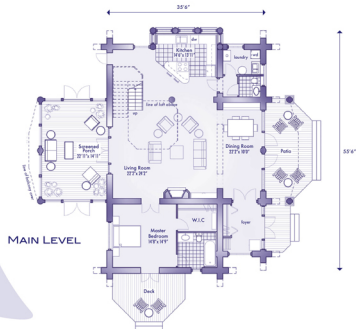

Created with the needs of today's families in mind, the Madawaska features four bedrooms, a generous loft, a huge screened porch off the living room, a large deck on the second floor, and a shared balcony between two of the upper bedrooms. In short, there's plenty of room to work, play, or just sit back and enjoy your surroundings.

One of our smaller log homes, the Madawaska is extremely cozy, comfortable, and intimate. But thanks to the open concept floor plan, featuring a central living room with all of the other rooms branching out from it, this home feels just as spacious and luxurious as any other.

2ND LEVEL

MAIN LEVEL

**4 BEDROOM
2,800 SQ. FT.**